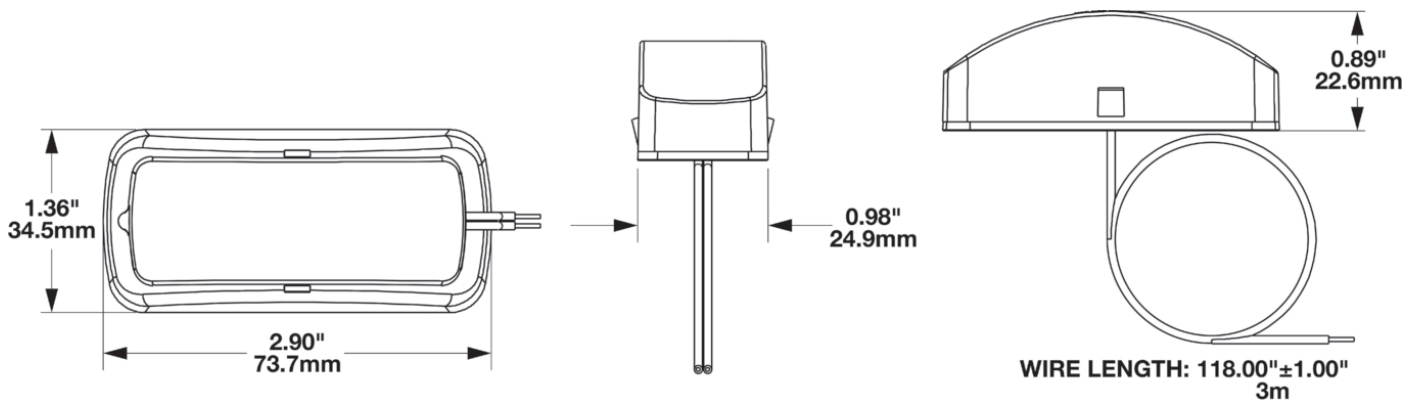

PRODUCT DIMENSIONS

Print date: 2024-08-11

© 2024 J.W. Speaker Corporation • Germantown, WI U.S.A.
www.jwspeaker.com • speaker@jwspeaker.com • 262.251.6660